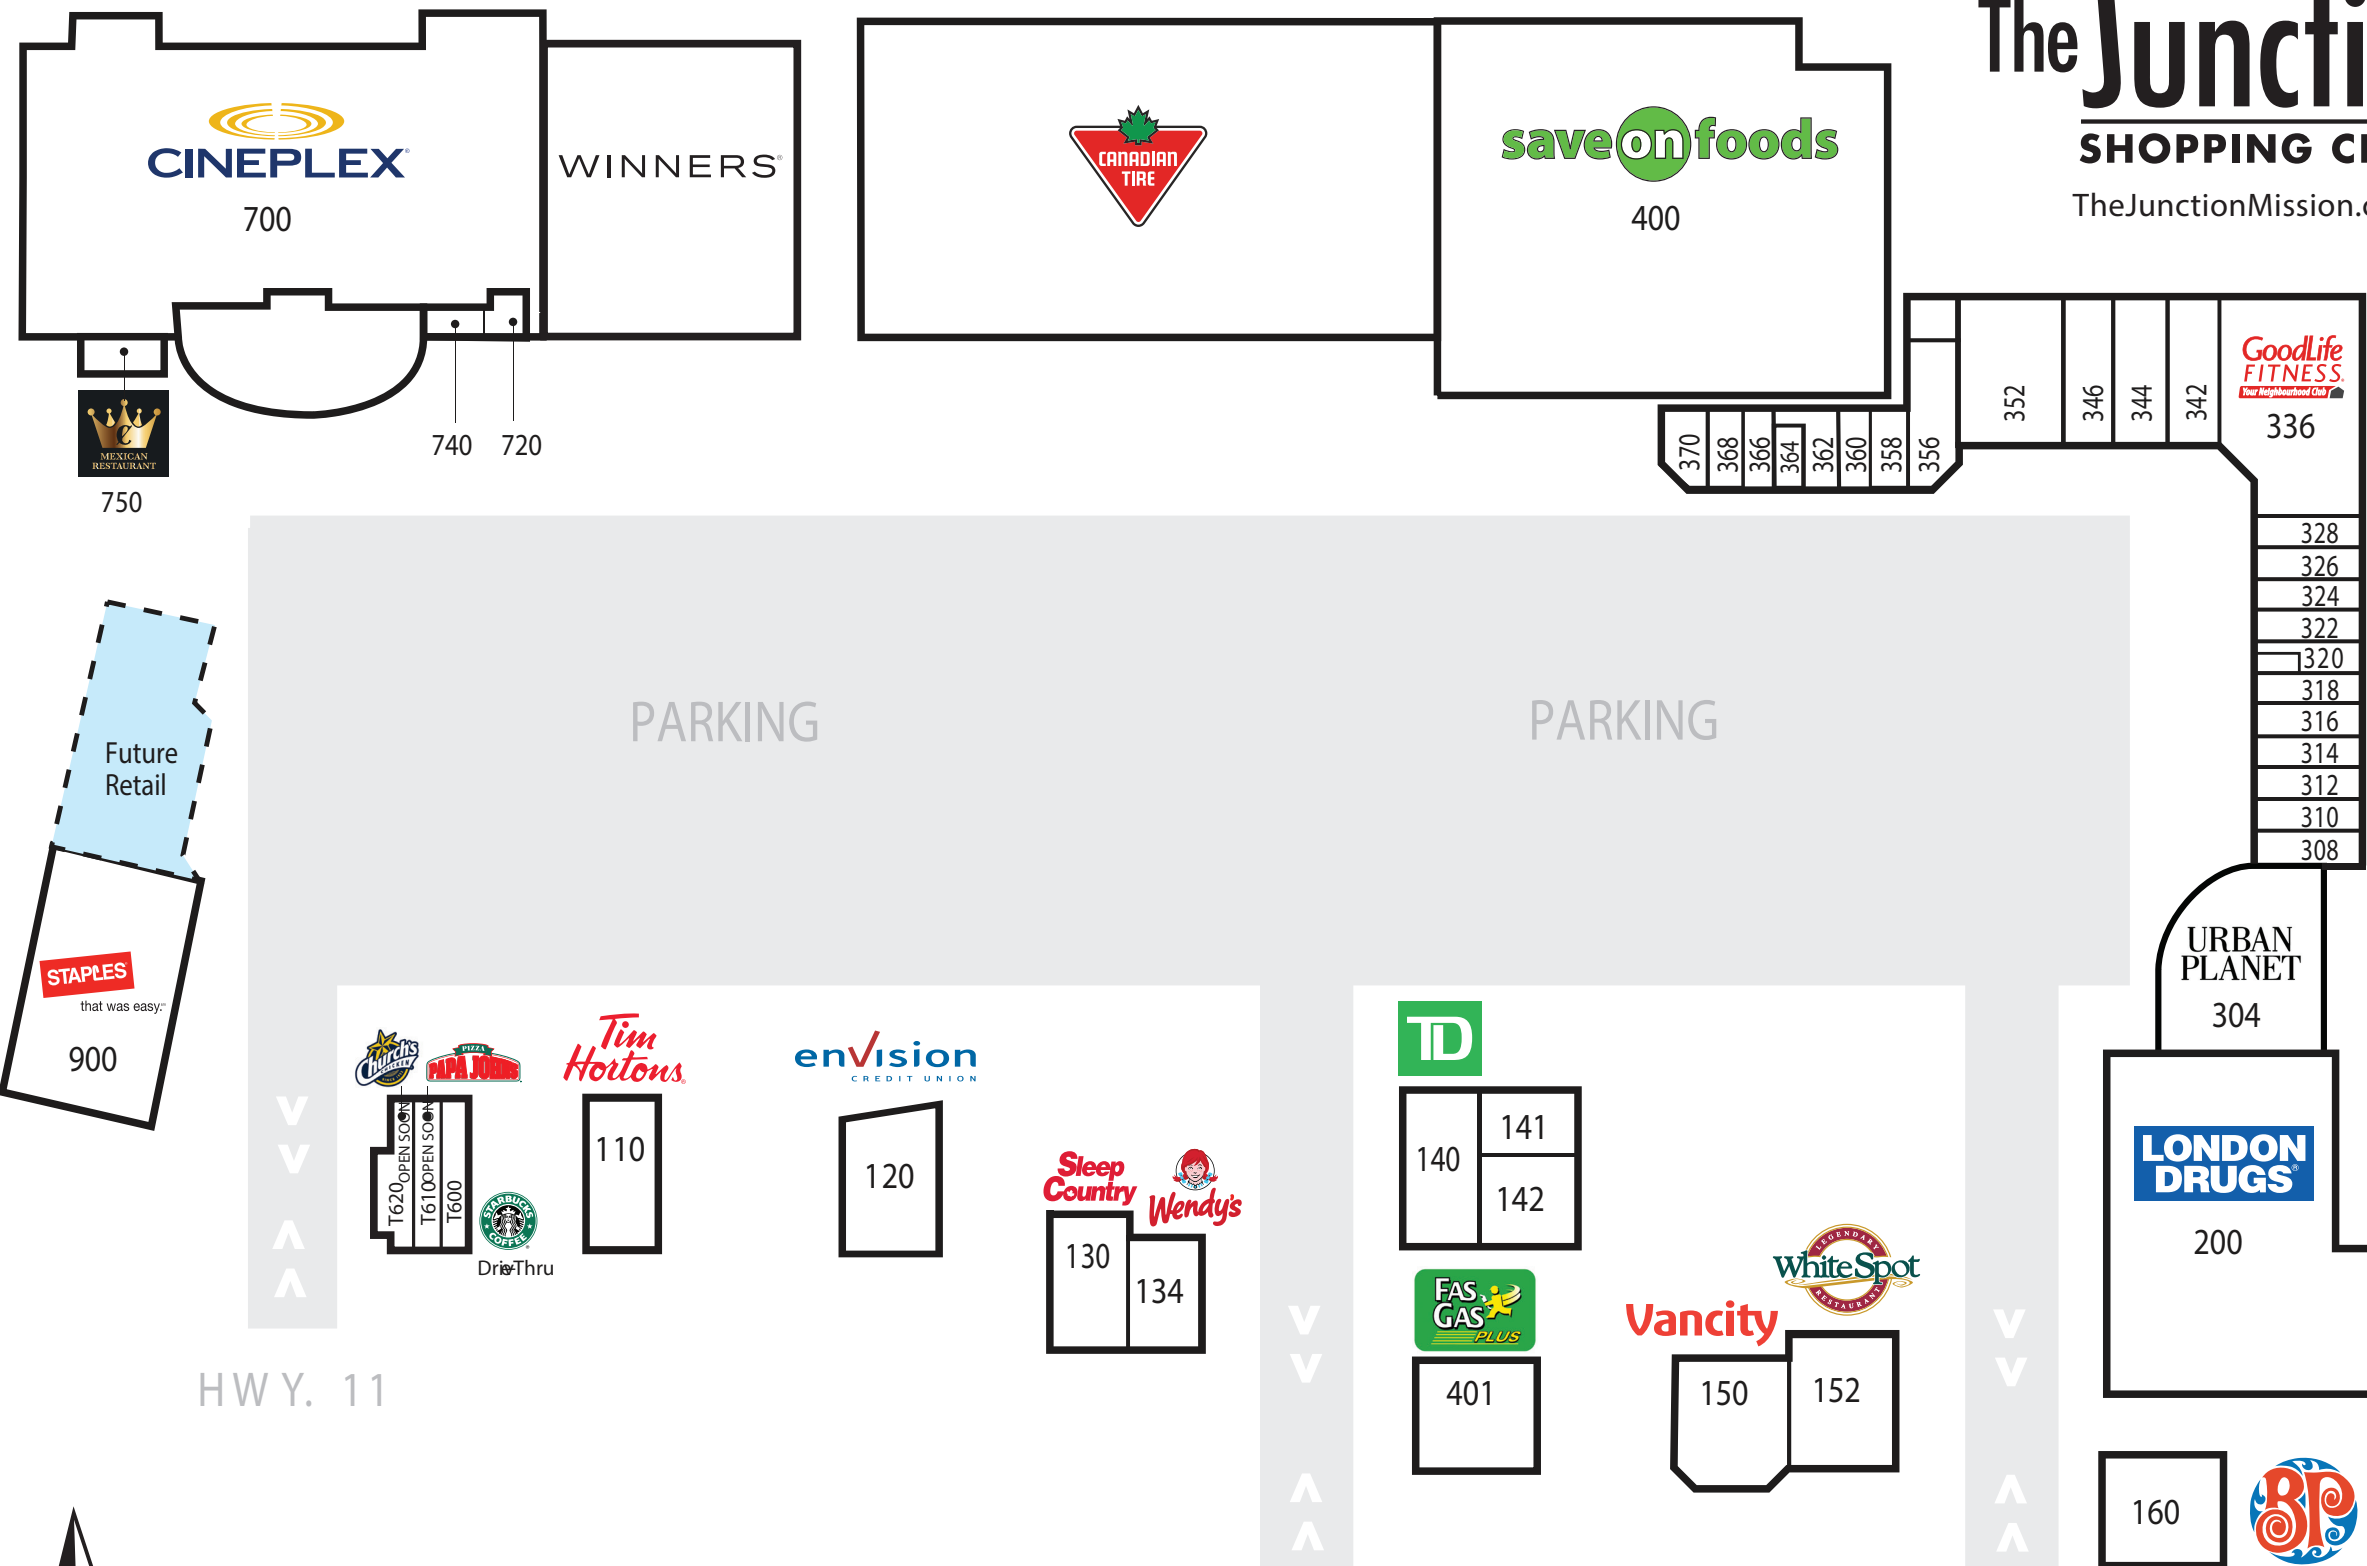

The Junction

SHOPPING CENTRE

TheJunctionMission.com

36525 — 32545 — 32555
LONDON AVENUE