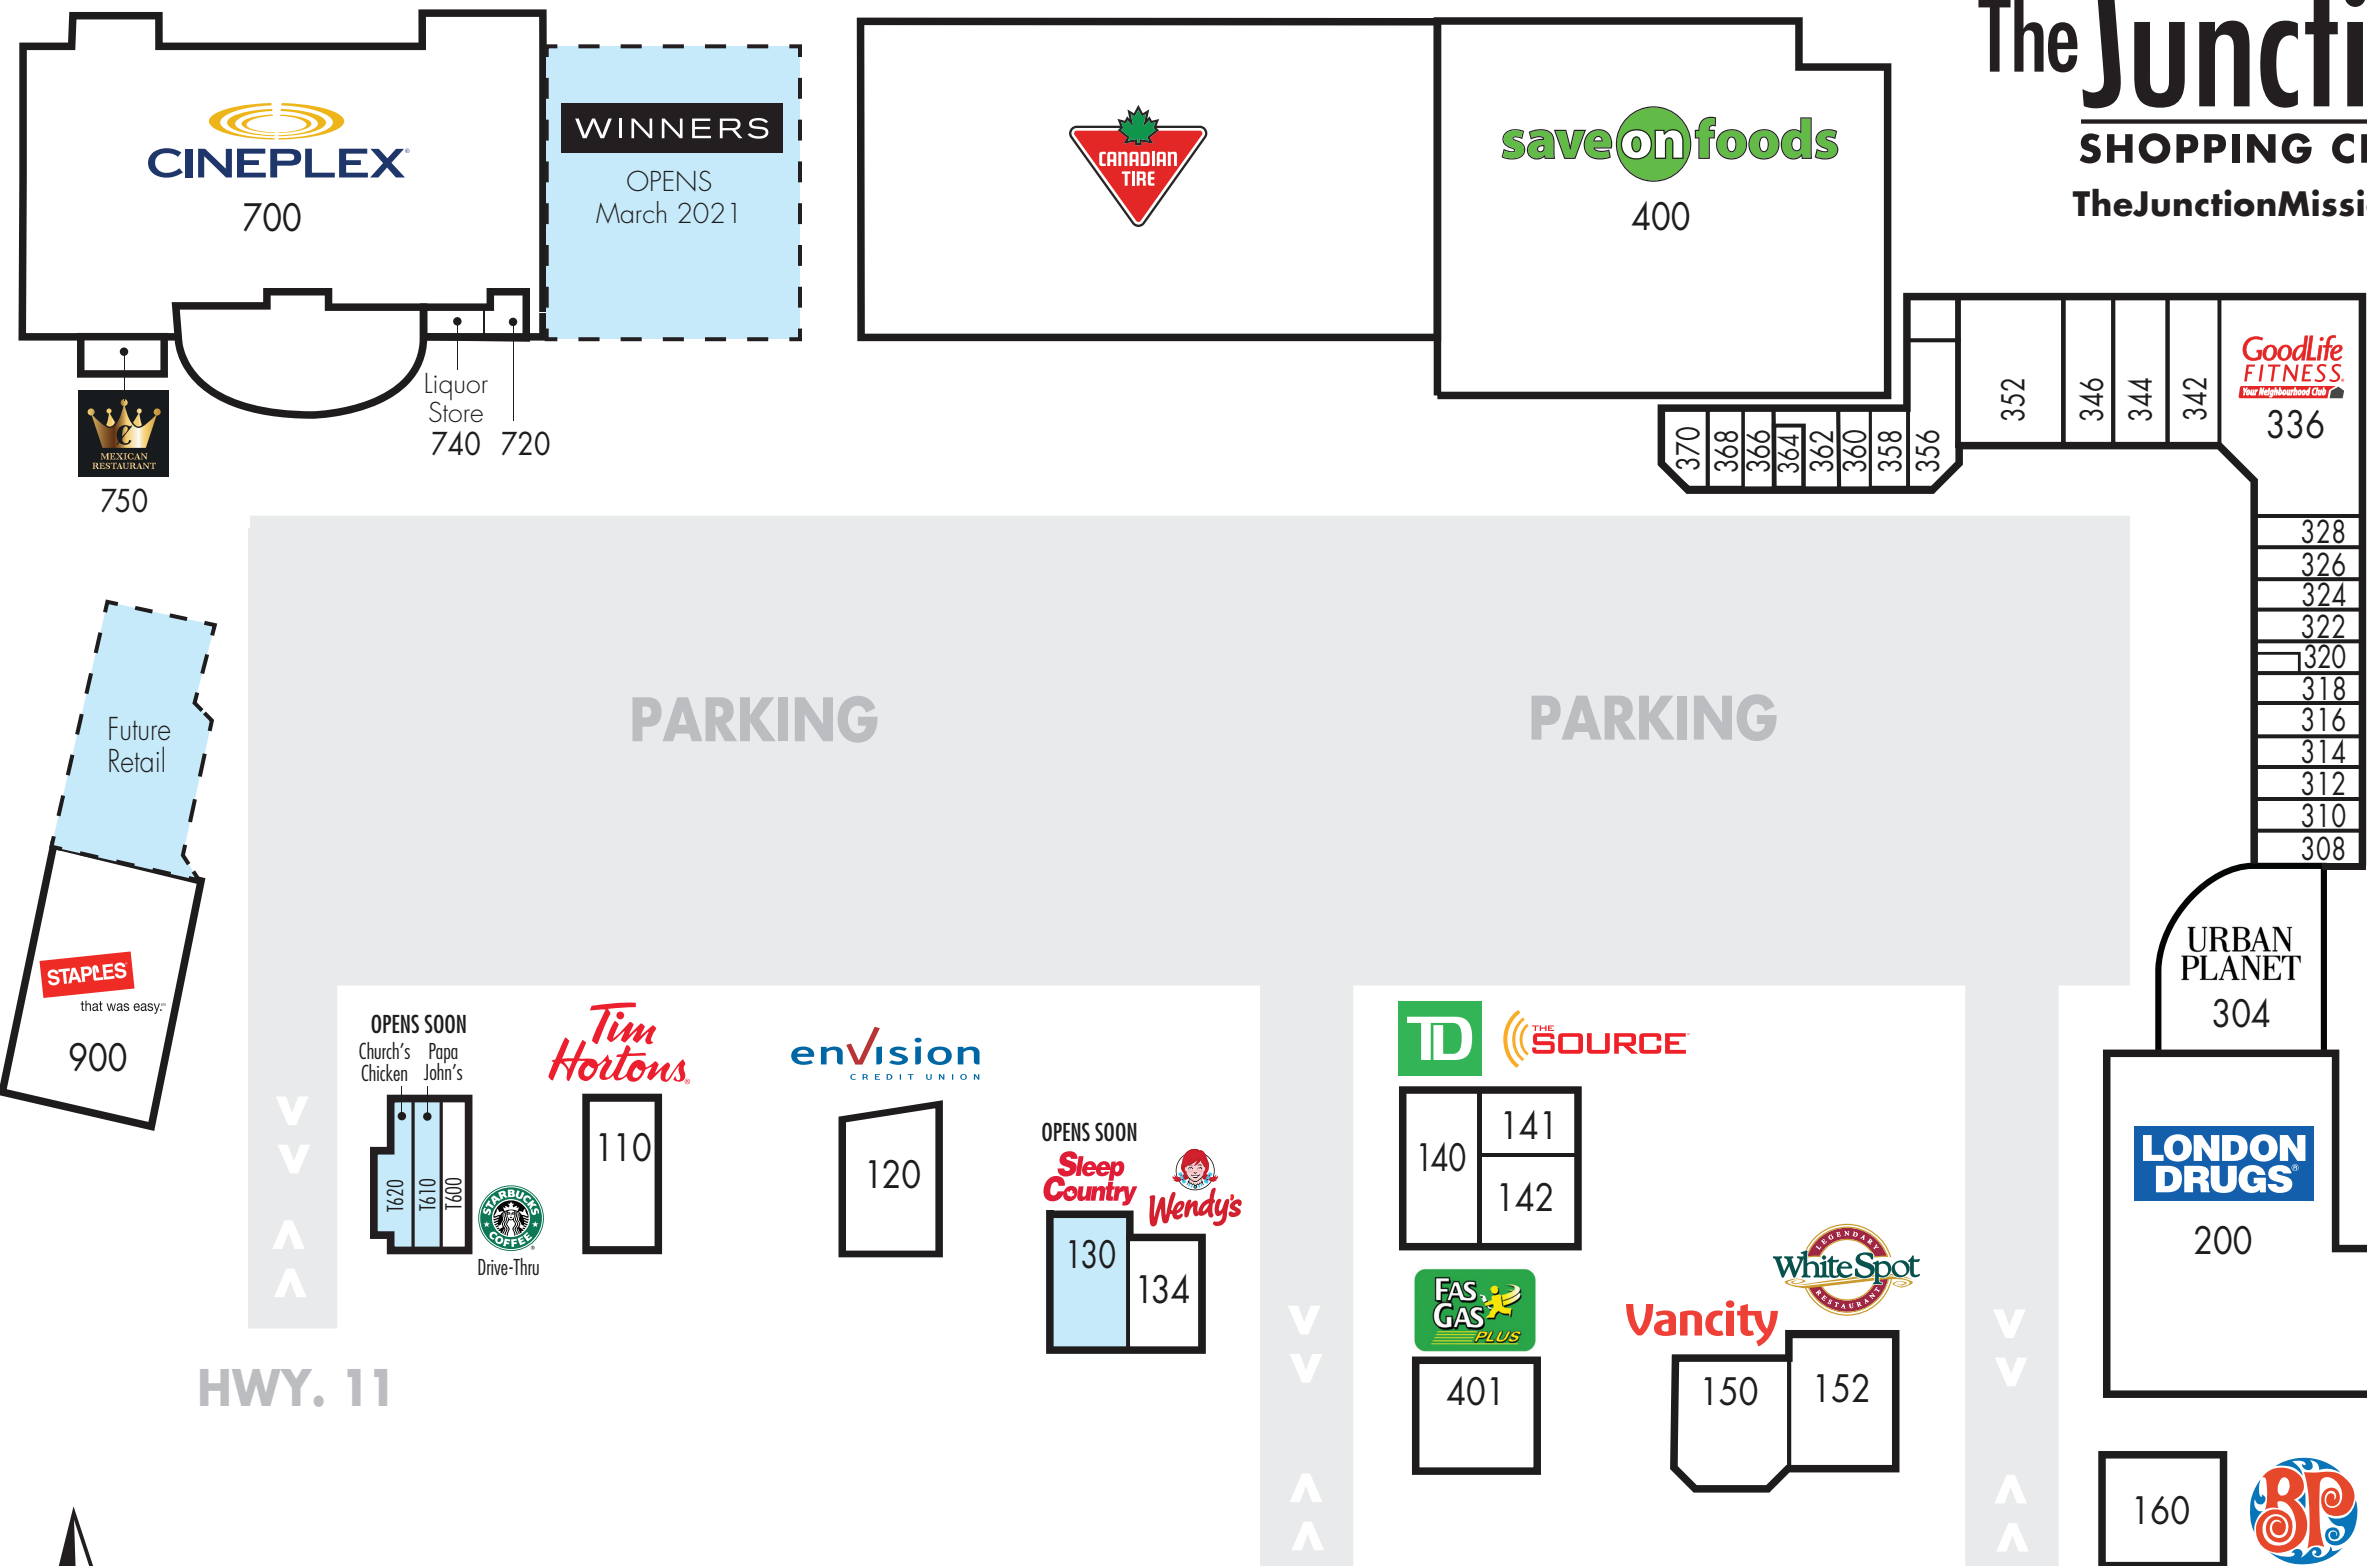

The Junction

SHOPPING CENTRE
TheJunctionMission.com

36525 – 32545 – 32555
LONDON AVENUE